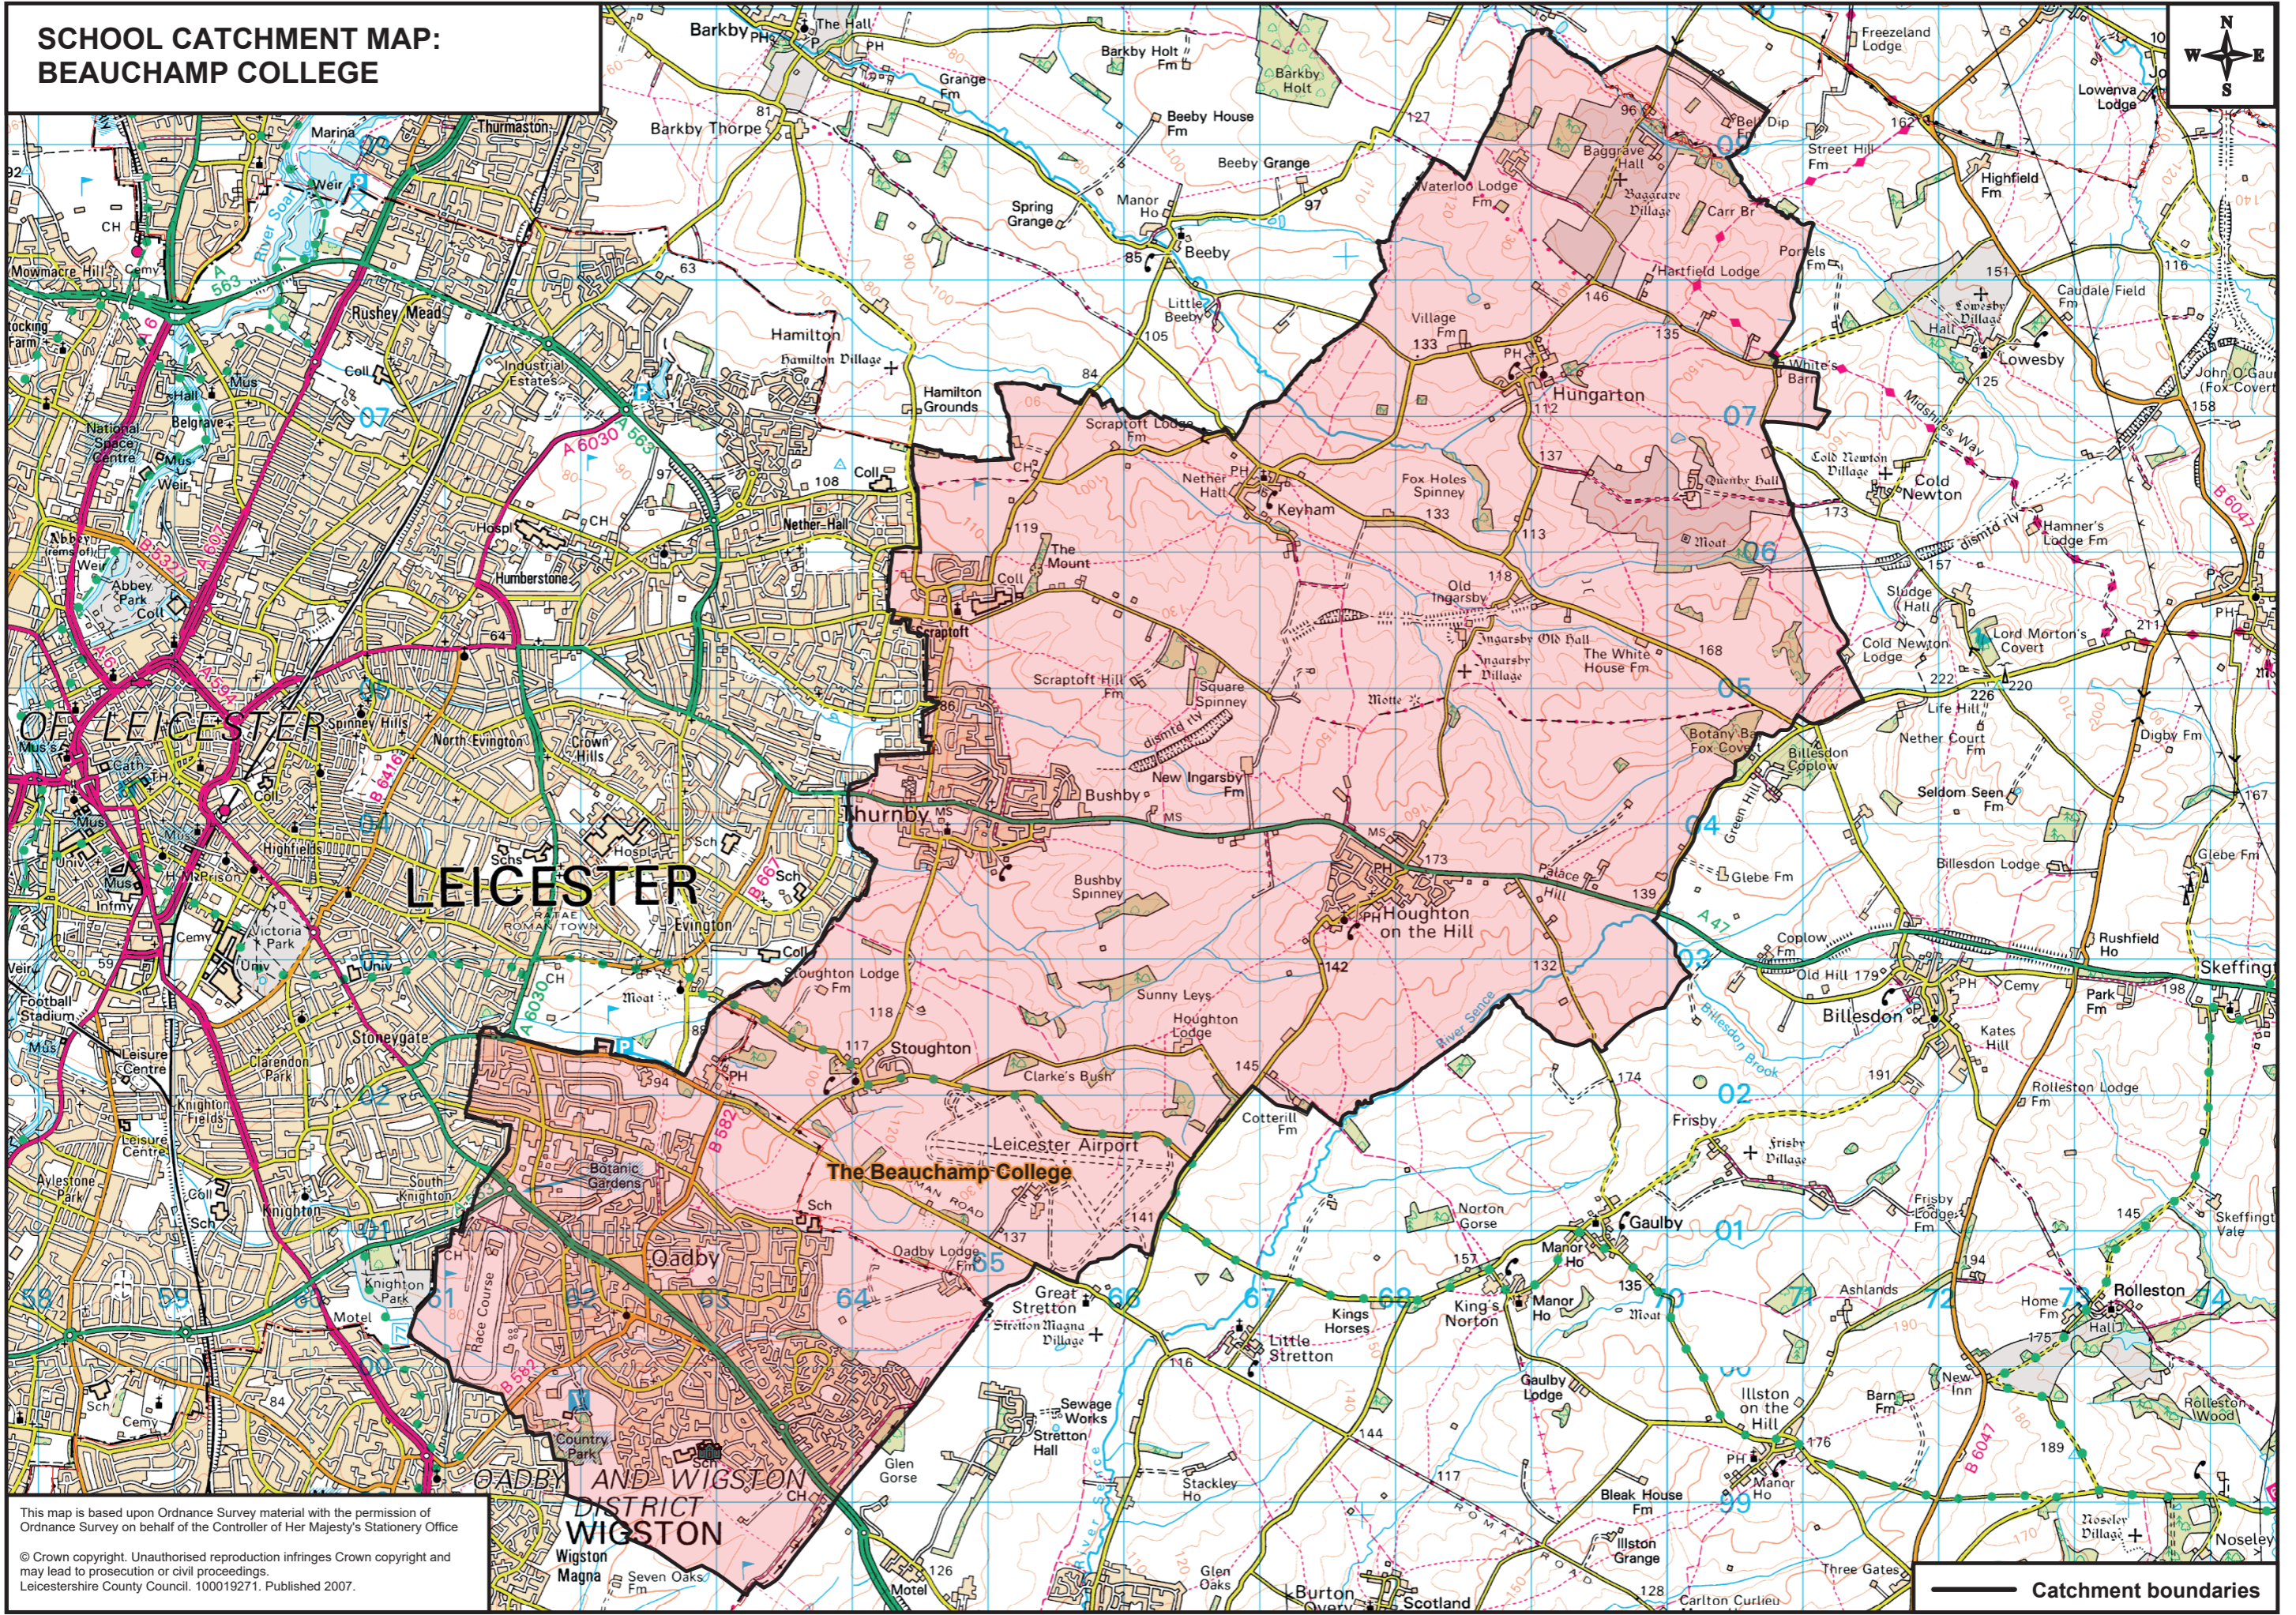

SCHOOL CATCHMENT MAP: BEAUCHAMP COLLEGE

This map is based upon Ordnance Survey material with the permission of Ordnance Survey on behalf of the Controller of Her Majesty's Stationery Office
© Crown copyright. Unauthorised reproduction infringes Crown copyright and may lead to prosecution or civil proceedings.
Leicestershire County Council. 100019271. Published 2007.

— Catchment boundaries